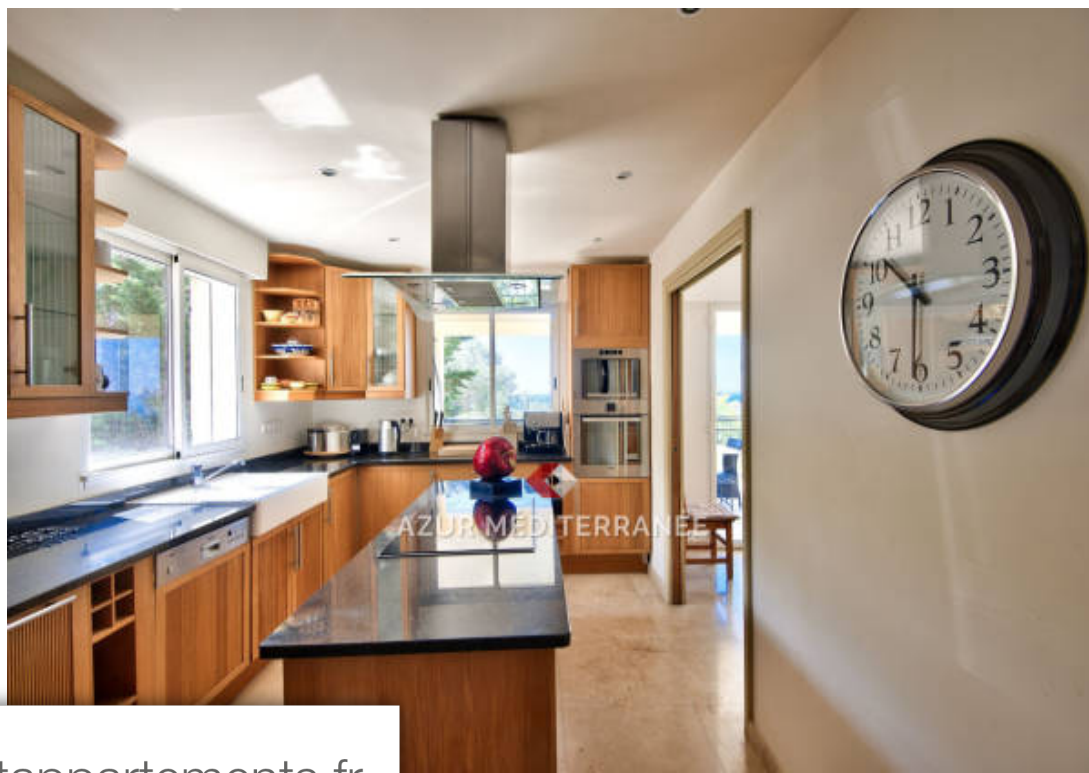

www.maisonsetappartements.fr