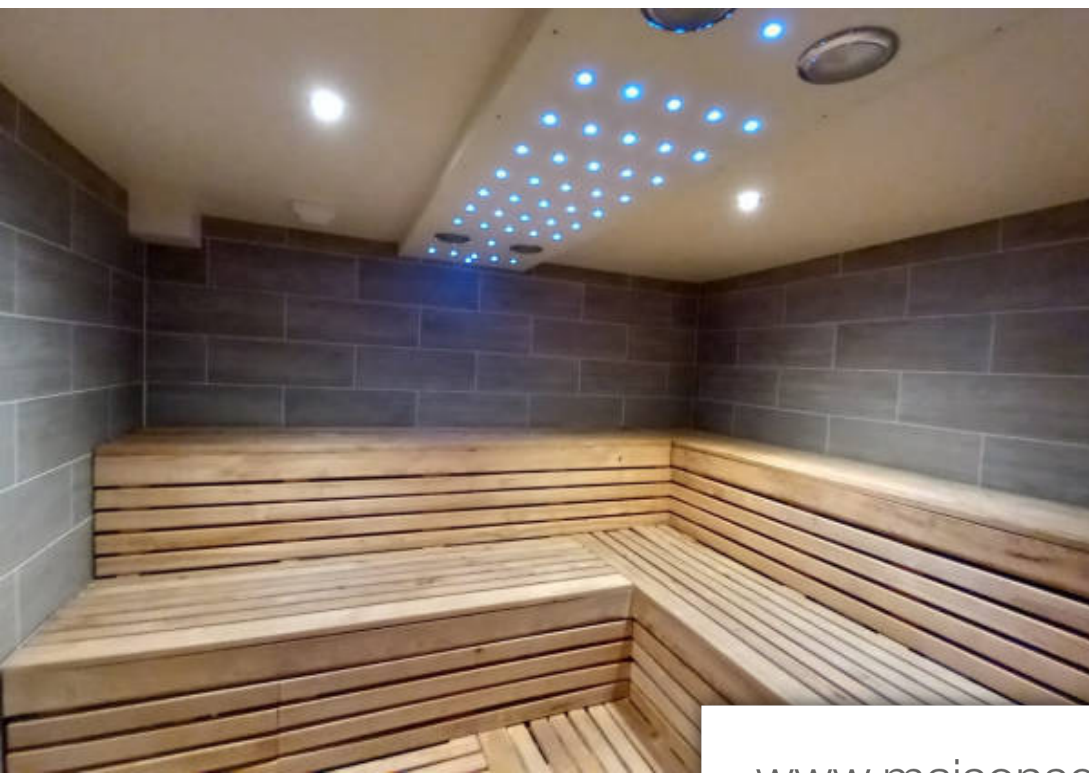

www.maisonsetappartements.fr