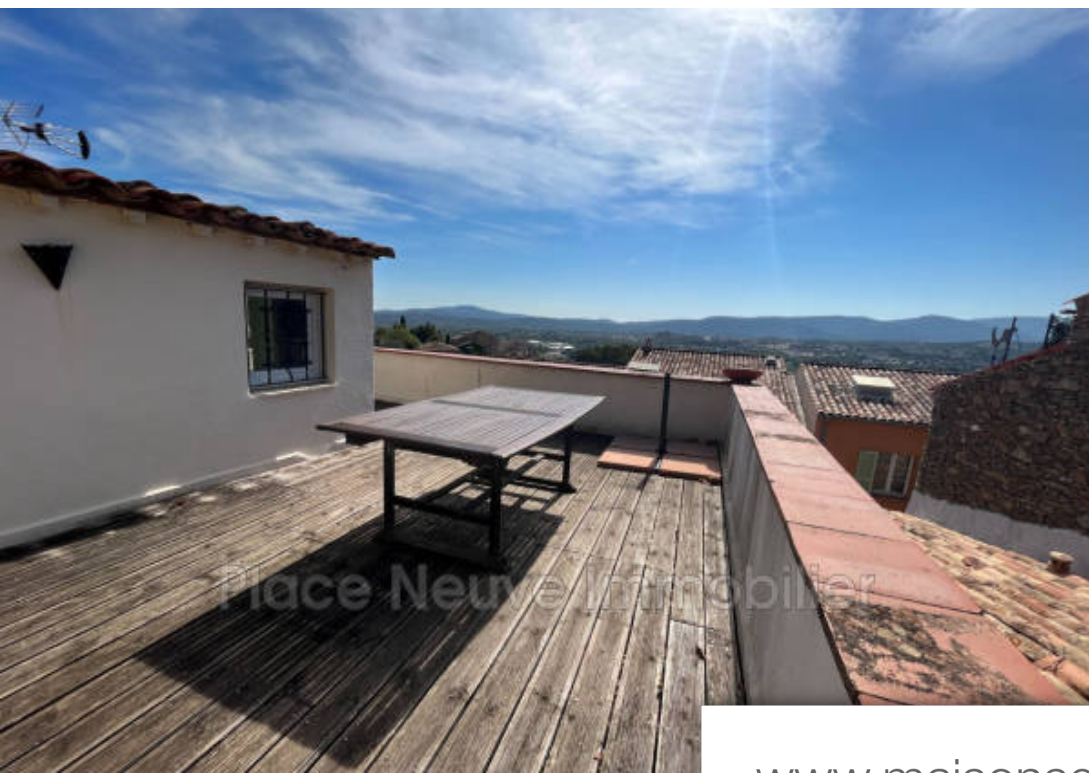

www.maisonsetappartements.fr