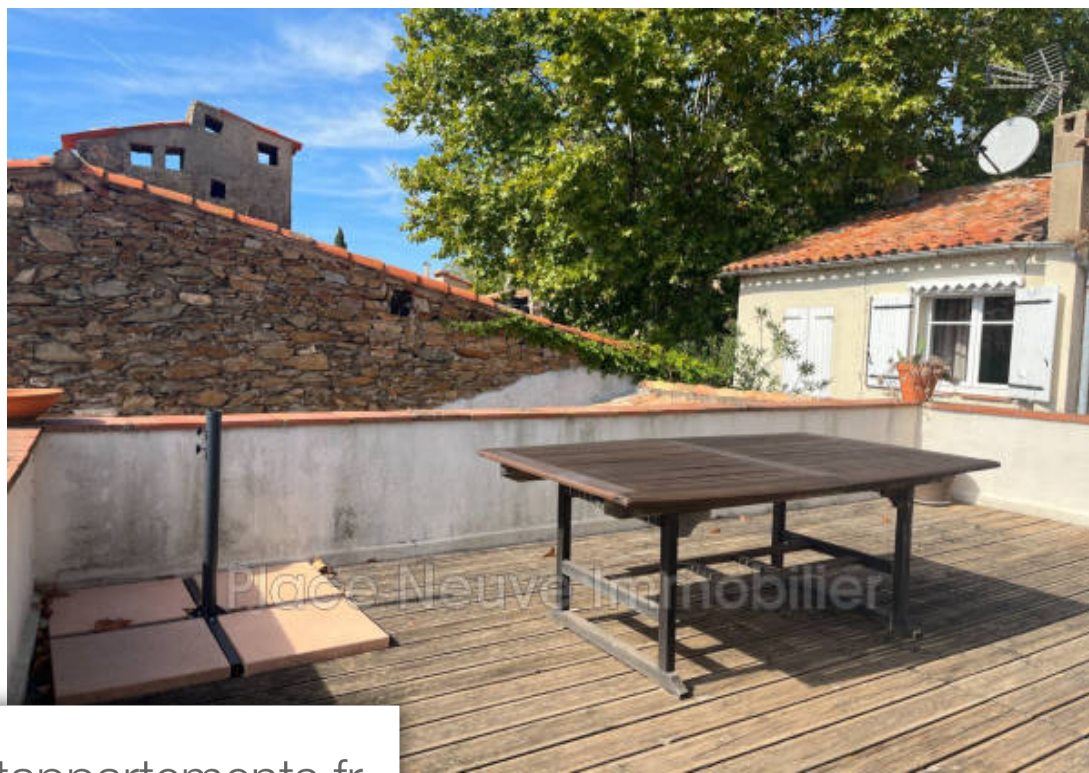

www.maisonsetappartements.fr