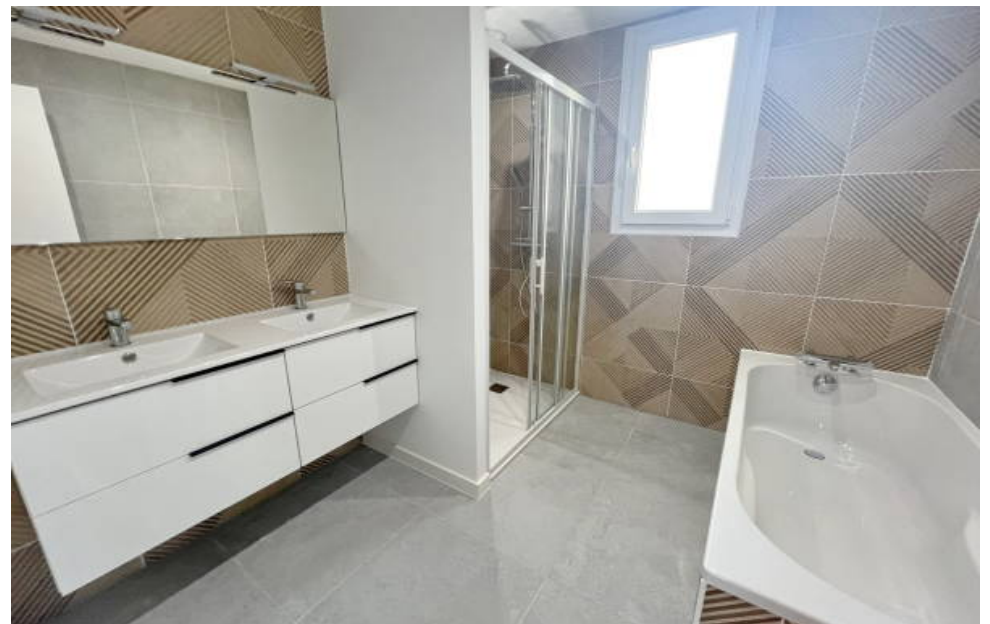

Excellente affaire. Maison 150 m² env. Lumineuse. Terrain 567 m². Calme. Environnement boisé. Grand salon séjour, terrasse sud. 5 chambres, 3 bains. 3 wc. Garage.

A real bargain. Very bright renovated house of some 150m². On a plot of 567m². Quiet wooded setting. Large lounge/living room, southside terrace. 5 bedrooms, 3 bathrooms. 3 toilets. Garage.

GLOBE IMMOBILIER

17 rue des halles - 64200 BIARRITZ

[Contacter l'agence](#)

[Voir tous les biens de cette agence](#)