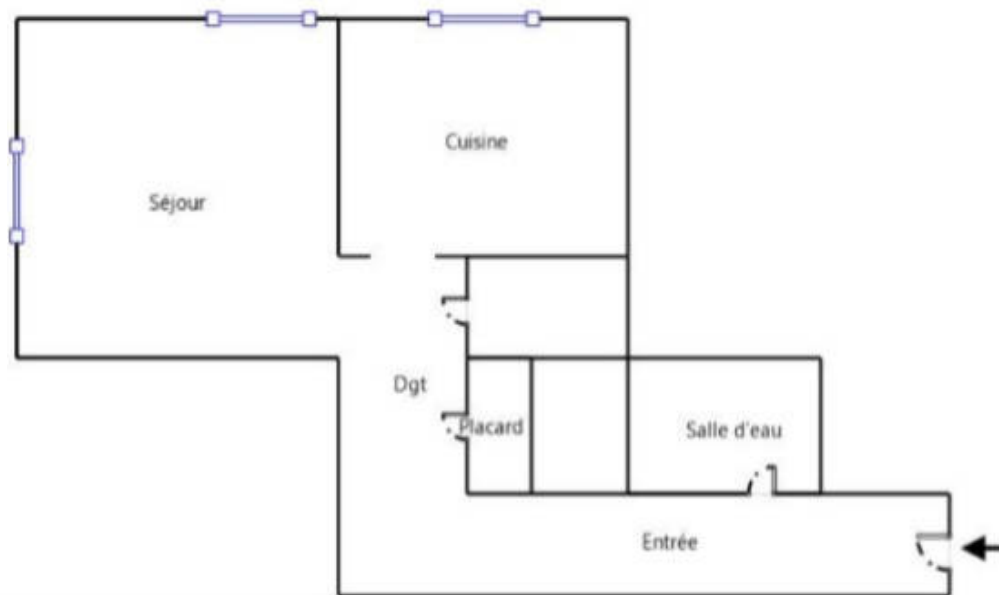

www.maisonsetappartements.fr