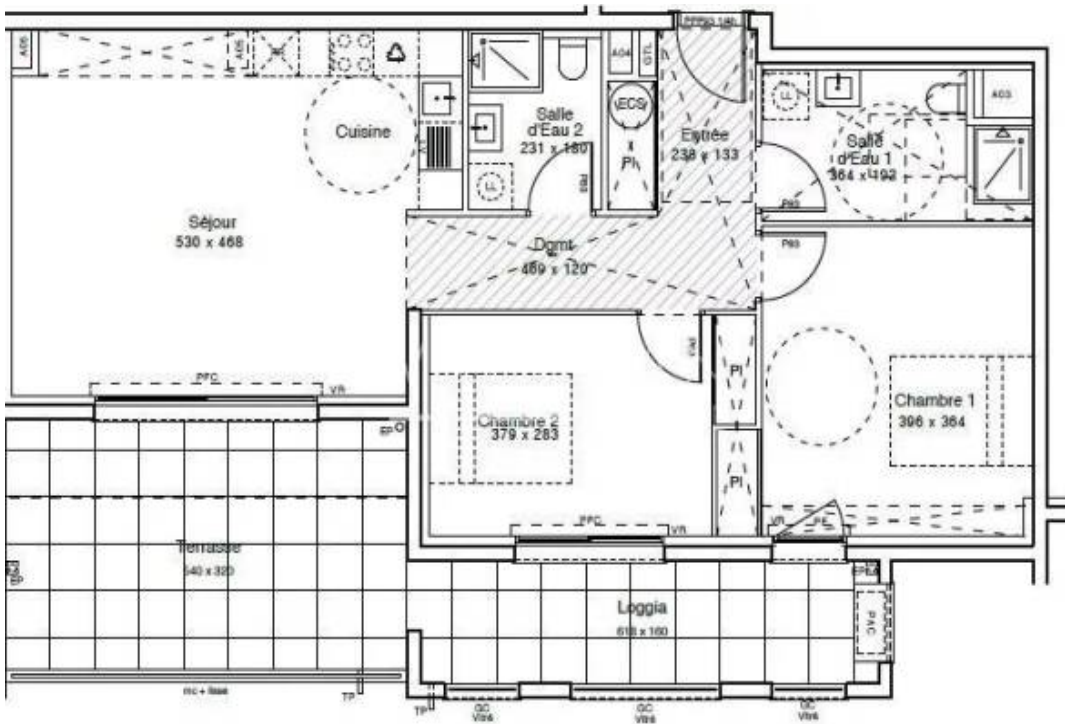

www.maisonsetappartements.fr